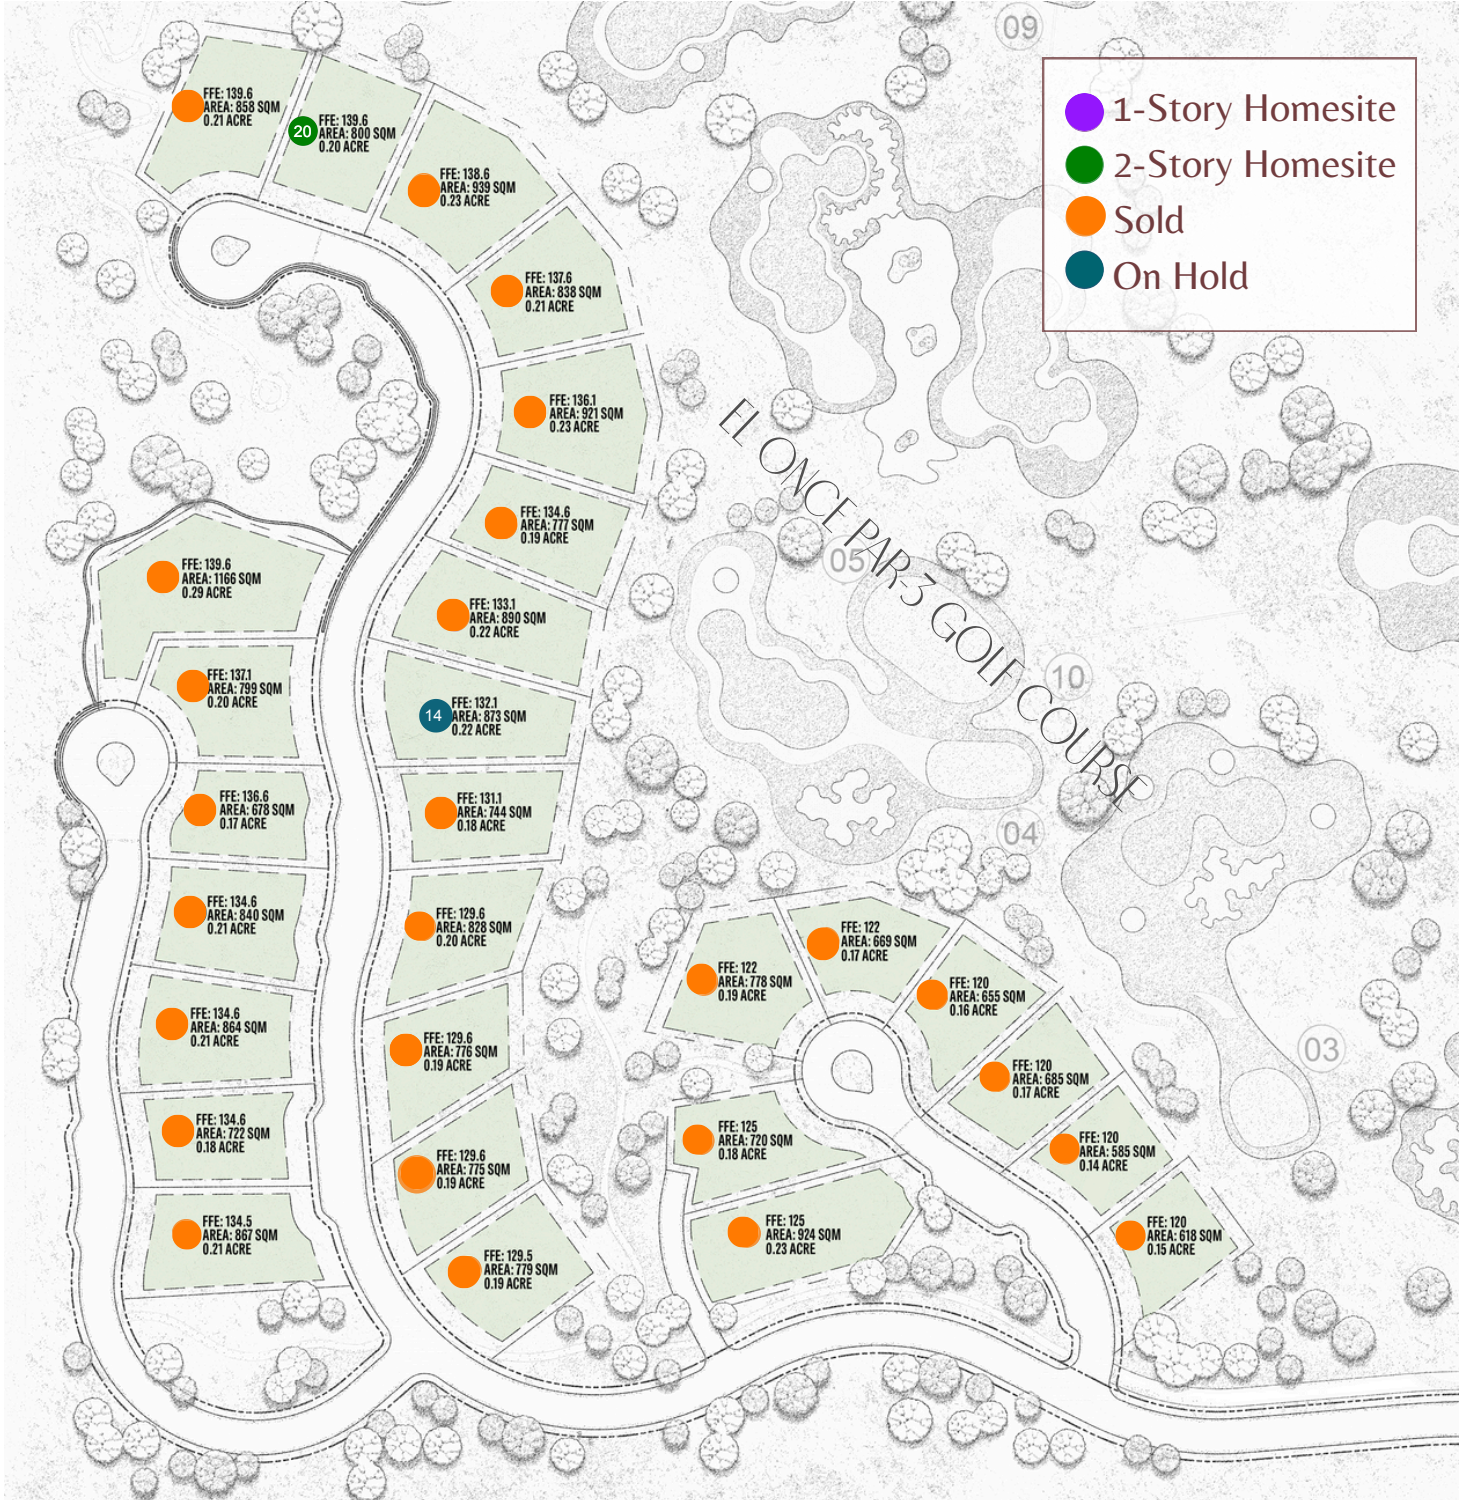

PALMILLA RESERVE
RESIDENCES & CLUB

LOT DIAGRAM

VALLEY ESTATES AT PALMILLA RESERVE

SEA OF CORTEZ